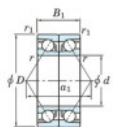

Deep groove ball bearing single row 7206-CDB-JTEKT - 7206-CDB-JTEKT

<https://www.123bearing.eu/bearing-housing/deep-groove-bearing/single-row/7206-cdb-jtekt>

Boundary dimensions

Bearing No.	Boundary dimensions(mm)					Basic load ratings(kN)		Fatigue load limit(kN)	factor	Limiting speeds(min-1)
	d	D	B	r1(max)	r1(min)	C_r	C_{0r}			
7206CDB	30	62	32	1	0.6	49.4	32	2.2	14	11000

PRODUCT FEATURES

Brand	JTEKT
N° Ean13	3616060644473
Inside diameter	30 mm
Outside diameter	62 mm
Thickness	32 mm
Limiting speed	11000 rpm
Dynamic load	49.4 kN
Static load	32 kN
Packaging	1

contact@123bearing.eu

+33 359 36 04 90

CRT4 de Lesquin 60 Rue Du Haut De Sainghin 59273 Fretin FRANCE