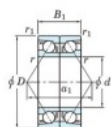

Deep groove ball bearing single row 7306-DB-JTEKT - 7306-DB-JTEKT

<https://www.123bearing.eu/bearing-housing/deep-groove-bearing/single-row/7306-db-jtekt>

Boundary dimensions

Bearing No.	Boundary dimensions(mm)						Basic load ratings(kN)		Fatigue load limit(kN)	factor	Limiting speeds(min-1)
	d	D	B	r1(mm)	r2(mm)	Cr	Cor	Grease lub			
7306DB	30	72	38	1.1	0.6	64.8	41.2	2.85	-	7300	

PRODUCT FEATURES

Brand	JTEKT
N° Ean13	4549250199356
Inside diameter	30 mm
Outside diameter	72 mm
Thickness	38 mm
Limiting speed	7300 rpm
Dynamic load	64.8 kN
Static load	41.2 kN
Packaging	1

contact@123bearing.eu

+33 359 36 04 90

CRT4 de Lesquin 60 Rue Du Haut De Sainghin 59273 Fretin FRANCE