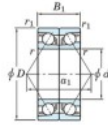

Deep groove ball bearing single row 7207-DB-JTEKT - 7207-DB-JTEKT

<https://www.123bearing.eu/bearing-housing/deep-groove-bearing/single-row/7207-db-jtekt>

Boundary dimensions

Bearing No.	Boundary dimensions(mm)						Basic load ratings(kN)		Fatigue load limit(kN)	factor	Limiting speeds(r/min-1)
	d	D	B	r1(mm)	r2(mm)	r	Cr	Co			
7207DB	35	72	34	1.1	0.6		60.3	40.4	2.65	60	Grease lub 7000

PRODUCT FEATURES

Brand	JTEKT
N° Ean13	4549250194399
Inside diameter	35 mm
Inside diameter	1.378" inch
Outside diameter	72 mm
Outside diameter	2.835" inch
Thickness	34 mm
Thickness	1.339" inch
Limiting speed	7000 rpm
Dynamic load	60.3 kN
Static load	40.4 kN
Packaging	1

contact@123bearing.eu

+33 359 36 04 90

CRT4 de Lesquin 60 Rue Du Haut De Sainghin 59273 Fretin FRANCE