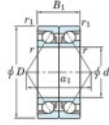

Deep groove ball bearing single row 7207-CDB-JTEKT - 7207-CDB-JTEKT

<https://www.123bearing.eu/bearing-housing/deep-groove-bearing/single-row/7207-cdb-jtekt>

Boundary dimensions

Bearing No.	Boundary dimensions(mm)						Basic load ratings(kN)		Fatigue load factor		Limiting speeds(min-1)
	d	D	B	r1(mm)	r2(mm)	Cr	C0r	10	14		
7207CDB	35	72	34	1.1	0.6	65.1	43.5	3	14	9600	

PRODUCT FEATURES

Brand	JTEKT
N° Ean13	3616060644558
Inside diameter	35 mm
Outside diameter	72 mm
Thickness	34 mm
Limiting speed	9600 rpm
Dynamic load	65.1 kN
Static load	43.5 kN
Packaging	1

contact@123bearing.eu

+33 359 36 04 90

CRT4 de Lesquin 60 Rue Du Haut De Sainghin 59273 Fretin FRANCE