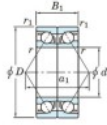

Deep groove ball bearing single row 7407-DB-JTEKT - 7407-DB-JTEKT

<https://www.123bearing.eu/bearing-housing/deep-groove-bearing/single-row/7407-db-jtekt>

Boundary dimensions

Bearing No.	Boundary dimensions (mm)					Basic load ratings (kN)		Fatigue load factor	Limiting speeds (min-1)
	d	D	B	r1(max)	r2(max)	Cr	C0r		
7407DB	35	100	50	1.5	1	132	82.1	6.35	4000

PRODUCT FEATURES

Brand	JTEKT
N° Ean13	3616060644602
Inside diameter	35 mm
Outside diameter	100 mm
Thickness	50 mm
Limiting speed	4000 rpm
Dynamic load	132 kN
Static load	82.1 kN
Packaging	1

contact@123bearing.eu

+33 359 36 04 90

CRT4 de Lesquin 60 Rue Du Haut De Sainghin 59273 Fretin FRANCE