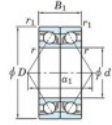

Deep groove ball bearing single row 7209-CDB-JTEKT - 7209-CDB-JTEKT

<https://www.123bearing.eu/bearing-housing/deep-groove-bearing/single-row/7209-cdb-jtekt>

Boundary dimensions

Bearing No.	Boundary dimensions(mm)						Basic load ratings(kN)		Fatigue load factor		Limiting speeds(min-1)
	d	D	B	r1(mm)	r2(mm)	Cr	C0Cr	lim1(kN)	lim2	Grease lub.	
7209CDB	45	85	38	1.1	0.6	87.1	61.8	4.2	14.2	8000	

PRODUCT FEATURES

Brand	JTEKT
N° Ean13	3616060644701
Inside diameter	45 mm
Outside diameter	85 mm
Thickness	38 mm
Limiting speed	8000 rpm
Dynamic load	87.1 kN
Static load	61.8 kN
Packaging	1

contact@123bearing.eu

+33 359 36 04 90

CRT4 de Lesquin 60 Rue Du Haut De Sainghin 59273 Fretin FRANCE