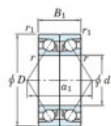

Deep groove ball bearing single row 7309-DB-JTEKT - 7309-DB-JTEKT

<https://www.123bearing.eu/bearing-housing/deep-groove-bearing/single-row/7309-db-jtekt>

Boundary dimensions

Bearing No.	Boundary dimensions(mm)					Basic load ratings(kN)		Fatigue load limit(kN)	Factor	Limiting speeds(r/min-1)
	d	D	B	r1(r2)	r3(r4)	Cv	C0r			
7309DB	45	100	50	1.5	1	119	80.9	5.6	-	5200

PRODUCT FEATURES

Brand	JTEKT
N° Ean13	4549250200076
Inside diameter	45 mm
Inside diameter	1.772" inch
Outside diameter	100 mm
Outside diameter	3.937" inch
Thickness	50 mm
Thickness	1.969" inch
Limiting speed	5200 rpm
Dynamic load	119 kN
Static load	80.9 kN
Packaging	1

contact@123bearing.eu

+33 359 36 04 90

CRT4 de Lesquin 60 Rue Du Haut De Sainghin 59273 Fretin FRANCE