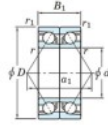

Deep groove ball bearing single row 7409-DB-JTEKT - 7409-DB-JTEKT

<https://www.123bearing.eu/bearing-housing/deep-groove-bearing/single-row/7409-db-jtekt>

Boundary dimensions

Bearing No.	Boundary dimensions(mm)					Basic load ratings(kN)		Fatigue load limit(kN)	factor	Limiting speeds(min-1)
	d	D	B	r1(mm)	r2(mm)	Cr	C0r	C0r		
7409DB	45	120	58	2	1	185	120	9.3	65	Grease lub. 3300

PRODUCT FEATURES

Brand	JTEKT
N° Ean13	3616060644756
Inside diameter	45 mm
Outside diameter	120 mm
Thickness	58 mm
Limiting speed	3300 rpm
Dynamic load	185 kN
Static load	120 kN
Packaging	1

contact@123bearing.eu

+33 359 36 04 90

CRT4 de Lesquin 60 Rue Du Haut De Sainghin 59273 Fretin FRANCE