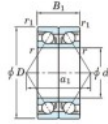

Deep groove ball bearing single row 7310-CDB-JTEKT - 7310-CDB-JTEKT

<https://www.123bearing.eu/bearing-housing/deep-groove-bearing/single-row/7310-cdb-jtekt>

Boundary dimensions

Bearing No.	Boundary dimensions(mm)					Basic load ratings(kN)		Fatigue load factor		Limiting speeds(min-1)
	d	D	B	r1(mm)	r2(mm)	C_r	C_{0r}	f₀	f₁	Grease lub
7310CDB	50	110	54	2	1	162	112	8.4	13.4	6400

PRODUCT FEATURES

Brand	JTEKT
N° Ean13	3616060644800
Inside diameter	50 mm
Outside diameter	110 mm
Thickness	54 mm
Limiting speed	6400 rpm
Dynamic load	162 kN
Static load	112 kN
Packaging	1

contact@123bearing.eu

+33 359 36 04 90

CRT4 de Lesquin 60 Rue Du Haut De Sainghin 59273 Fretin FRANCE