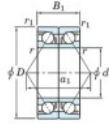

Deep groove ball bearing single row 7211-BDB-JTEKT - 7211-BDB-JTEKT

<https://www.123bearing.eu/bearing-housing/deep-groove-bearing/single-row/7211-bdb-jtekt>

Boundary dimensions

Bearing No.	Boundary dimensions(mm)					Basic load ratings(kN)		Fatigue load factor		Limiting speeds(min-1)
	d	D	B	r1(mm)	r2(mm)	Cr	C0r	fs	fs0	Grease lub
7310CDB	50	110	54	2	1	162	112	8.4	13.4	6400

PRODUCT FEATURES

Brand	JTEKT
N° Ean13	4549250195402
Inside diameter	55 mm
Outside diameter	100 mm
Thickness	42 mm
Limiting speed	3600 rpm
Dynamic load	93.8 kN
Static load	72.4 kN
Packaging	1

contact@123bearing.eu

+33 359 36 04 90

CRT4 de Lesquin 60 Rue Du Haut De Sainghin 59273 Fretin FRANCE