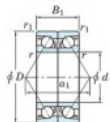

Deep groove ball bearing single row 7212-DB-JTEKT - 7212-DB-JTEKT

<https://www.123bearing.eu/bearing-housing/deep-groove-bearing/single-row/7212-db-jtekt>

Boundary dimensions

Bearing No.	Boundary dimensions(mm)					Basic load ratings(kN)		Fatigue	factor	Limiting speeds(min-1)
	d	D	B	r1(r2)	r1(r2)	Cr	C0r	lim(kN)		
7212DB	60	110	44	1.5	1	125	98	6.05	10	Grease Lub 4400

PRODUCT FEATURES

Brand	JTEKT
N° Ean13	4549250196027
Inside diameter	60 mm
Outside diameter	110 mm
Thickness	44 mm
Limiting speed	4400 rpm
Dynamic load	125 kN
Static load	98 kN
Packaging	1

contact@123bearing.eu

+33 359 36 04 90

CRT4 de Lesquin 60 Rue Du Haut De Sainghin 59273 Fretin FRANCE