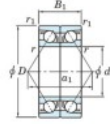

Deep groove ball bearing single row 7213-CDB-JTEKT - 7213-CDB-JTEKT

<https://www.123bearing.eu/bearing-housing/deep-groove-bearing/single-row/7213-cdb-jtekt>

Boundary dimensions

Bearing No.	Boundary dimensions(mm)					Basic load ratings(kN)		Fatigue load factor		Limiting speeds(min-1)
	d	D	B	r1(max)	r1(min)	Cr	C0r	f0	f1	
7213CDB	65	120	46	1.5	1	155	125	8.1	14.6	5600

PRODUCT FEATURES

Brand	JTEKT
N° Ean13	3616060644954
Inside diameter	65 mm
Inside diameter	2.559" inch
Outside diameter	120 mm
Outside diameter	4.724" inch
Thickness	46 mm
Thickness	1.811" inch
Limiting speed	5600 rpm
Dynamic load	155 kN
Static load	125 kN
Packaging	1

contact@123bearing.eu

+33 359 36 04 90

CRT4 de Lesquin 60 Rue Du Haut De Sainghin 59273 Fretin FRANCE