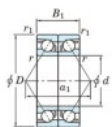

Deep groove ball bearing single row 7214-DB-JTEKT - 7214-DB-JTEKT

<https://www.123bearing.eu/bearing-housing/deep-groove-bearing/single-row/7214-db-jtekt>

Boundary dimensions

Bearing No.	Boundary dimensions(mm)					Basic load ratings(kN)		Fatigue	factor	Limiting speeds(min-1)
	d	D	B	r1(mm)	r2(mm)	Cr	CGP	limp(kN)		
7214DB	70	125	48	1.5	1	155	127	7.8	80	Grease lub. 3900

PRODUCT FEATURES

Brand	JTEKT
N° Ean13	4549250196577
Inside diameter	70 mm
Outside diameter	125 mm
Thickness	48 mm
Limiting speed	3900 rpm
Dynamic load	155 kN
Static load	127 kN
Packaging	1

contact@123bearing.eu

+33 359 36 04 90

CRT4 de Lesquin 60 Rue Du Haut De Sainghin 59273 Fretin FRANCE