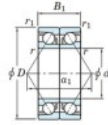

Deep groove ball bearing single row 7314-CDB-JTEKT - 7314-CDB-JTEKT

<https://www.123bearing.eu/bearing-housing/deep-groove-bearing/single-row/7314-cdb-jtekt>

Boundary dimensions

Bearing No.	Boundary dimensions(mm)					Basic load ratings(kN)		Fatigue load factor		Limiting speeds(min-1)
	d	D	B	r1(min)	r1(max)	Cr	CCr	Ca	Cb	Grease Lub
7314CDB	70	150	70	2.1	1.1	272	200	14.2	13.4	4700

PRODUCT FEATURES

Brand	JTEKT
N° Ean13	3616060645302
Inside diameter	70 mm
Outside diameter	150 mm
Thickness	70 mm
Limiting speed	4700 rpm
Dynamic load	272 kN
Static load	200 kN
Packaging	1

contact@123bearing.eu

+33 359 36 04 90

CRT4 de Lesquin 60 Rue Du Haut De Sainghin 59273 Fretin FRANCE