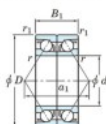

Deep groove ball bearing single row 7215-BDB-JTEKT - 7215-BDB-JTEKT

<https://www.123bearing.eu/bearing-housing/deep-groove-bearing/single-row/7215-bdb-jtekt>

Boundary dimensions

Bearing No.	Boundary dimensions (mm)					Basic load ratings (kN)		Fatigue load limit (kN)	Fatigue factor	Limiting speeds (min-1)
	d	D	B	r1 (mm)	r1 (mm)	Cr	C0r	lim	f0	Grease lub
7215BDB	75	130	50	1.5	1	152	127	7.3	-	2800

PRODUCT FEATURES

Brand	JTEKT
N° Ean13	4549250196683
Inside diameter	75 mm
Outside diameter	130 mm
Thickness	50 mm
Limiting speed	2800 rpm
Dynamic load	152 kN
Static load	127 kN
Packaging	1

contact@123bearing.eu

+33 359 36 04 90

CRT4 de Lesquin 60 Rue Du Haut De Sainghin 59273 Fretin FRANCE