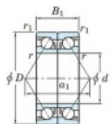

Deep groove ball bearing single row 7215-CDB-JTEKT - 7215-CDB-JTEKT

<https://www.123bearing.eu/bearing-housing/deep-groove-bearing/single-row/7215-cdb-jtekt>

Boundary dimensions

Bearing No.	Boundary dimensions(mm)					Basic load ratings(kN)		Fatigue load factor		Limiting speeds(min-1)
	d	D	B	r1(mm)	r2(mm)	Cr	C0r	lim1(kN)	lim2	Grease lub.
7215CDB	75	130	50	1.5	1	183	151	9.55	14.6	5100

PRODUCT FEATURES

Brand	JTEKT
N° Ean13	3616060645333
Inside diameter	75 mm
Outside diameter	130 mm
Thickness	50 mm
Limiting speed	5100 rpm
Dynamic load	183 kN
Static load	151 kN
Packaging	1

contact@123bearing.eu

+33 359 36 04 90

CRT4 de Lesquin 60 Rue Du Haut De Sainghin 59273 Fretin FRANCE