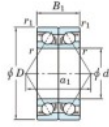

Deep groove ball bearing single row 7315-BDB-JTEKT - 7315-BDB-JTEKT

<https://www.123bearing.eu/bearing-housing/deep-groove-bearing/single-row/7315-bdb-jtekt>

Boundary dimensions

Bearing No.	Boundary dimensions(mm)					Basic load ratings(kN)		Fatigue load limit(kN)	factor	Limiting speeds(min-1)
	d	D	B	r1(mm)	r2(mm)	Cr	Cor	C0r	f0	Grease lub
7315BDB	75	160	74	2.1	1.1	253	195	11.7	-	2400

PRODUCT FEATURES

Brand	JTEKT
N° Ean13	4549250201592
Inside diameter	75 mm
Outside diameter	160 mm
Thickness	74 mm
Limiting speed	2400 rpm
Dynamic load	253 kN
Static load	195 kN
Packaging	1

contact@123bearing.eu

+33 359 36 04 90

CRT4 de Lesquin 60 Rue Du Haut De Sainghin 59273 Fretin FRANCE