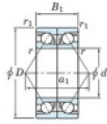

Deep groove ball bearing single row 7315-CDB-JTEKT - 7315-CDB-JTEKT

<https://www.123bearing.eu/bearing-housing/deep-groove-bearing/single-row/7315-cdb-jtekt>

Boundary dimensions

Bearing No.	Boundary dimensions (mm)					Basic load ratings (kN)		Fatigue load factor		Limiting speeds (min-1)
	d	D	B	r1 (mm)	r2 (mm)	Cr	Cor	f0	Grasso lub	4400
7315CDB	75	160	74	2.1	1.1	296	227	15.5	13.4	4400

PRODUCT FEATURES

Brand	JTEKT
N° Ean13	3616060645364
Inside diameter	75 mm
Outside diameter	160 mm
Thickness	74 mm
Limiting speed	4400 rpm
Dynamic load	296 kN
Static load	227 kN
Packaging	1

contact@123bearing.eu

+33 359 36 04 90

CRT4 de Lesquin 60 Rue Du Haut De Sainghin 59273 Fretin FRANCE