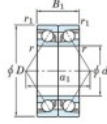

Deep groove ball bearing single row 7317-DB-JTEKT - 7317-DB-JTEKT

<https://www.123bearing.eu/bearing-housing/deep-groove-bearing/single-row/7317-db-jtekt>

Boundary dimensions

Bearing No.	Boundary dimensions(mm)						Basic load ratings(kN)		Fatigue load limit(kN)	Factor	Limiting speeds(min-1)
	d	B	B1	r1(min)	r1(max)	C	C0	Grease lub.			
7317DB	85	180	82	3	1.1	322	265	15.9	-	2800	

PRODUCT FEATURES

Brand	JTEKT
N° Ean13	4549250202056
Inside diameter	85 mm
Outside diameter	180 mm
Thickness	82 mm
Limiting speed	2800 rpm
Dynamic load	322 kN
Static load	265 kN
Packaging	1

contact@123bearing.eu

+33 359 36 04 90

CRT4 de Lesquin 60 Rue Du Haut De Sainghin 59273 Fretin FRANCE