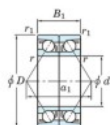

Deep groove ball bearing single row 7317-CDB-JTEKT - 7317-CDB-JTEKT

<https://www.123bearing.eu/bearing-housing/deep-groove-bearing/single-row/7317-cdb-jtekt>

Boundary dimensions

Bearing No.	Boundary dimensions(mm)					Basic load ratings(kN)		Fatigue load factor		Limiting speeds(min-1)
	d	D	B	r1(mm)	r1(max)	Cr	C0r	Ca	C0a	
7317CDB	85	180	82	3	1.1	346	284	18.2	13.5	3900

PRODUCT FEATURES

Brand	JTEKT
N° Ean13	3616060645494
Inside diameter	85 mm
Outside diameter	180 mm
Thickness	82 mm
Limiting speed	3900 rpm
Dynamic load	346 kN
Static load	284 kN
Packaging	1

contact@123bearing.eu

+33 359 36 04 90

CRT4 de Lesquin 60 Rue Du Haut De Sainghin 59273 Fretin FRANCE