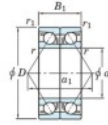

Deep groove ball bearing single row 7318-DB-JTEKT - 7318-DB-JTEKT

<https://www.123bearing.eu/bearing-housing/deep-groove-bearing/single-row/7318-db-jtekt>

Boundary dimensions

Bearing No.	Boundary dimensions(mm)						Basic load ratings(kN)		Fatigue load limit(kN)	factor	Limiting speeds(min-1)
	d	D	B	r1(min)	r1(max)	Cr	CG	C0r			
7318DB	90	198	68	3	1.1	346	294	12.8	-	2600	

PRODUCT FEATURES

Brand	JTEKT
N° Ean13	4549250202254
Inside diameter	90 mm
Outside diameter	190 mm
Thickness	86 mm
Limiting speed	2600 rpm
Dynamic load	346 kN
Static load	294 kN
Packaging	1

contact@123bearing.eu

+33 359 36 04 90

CRT4 de Lesquin 60 Rue Du Haut De Sainghin 59273 Fretin FRANCE