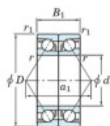

Deep groove ball bearing single row 7219-BDB-JTEKT - 7219-BDB-JTEKT

<https://www.123bearing.eu/bearing-housing/deep-groove-bearing/single-row/7219-bdb-jtekt>

Boundary dimensions

Bearing No.	Boundary dimensions(mm)					Basic load ratings(kN)		Fatigue load factor		Limiting speeds(min-1)
	d	D	B	r1(max)	r1(min)	C1	C0	f0	Gross	
7219BDB	95	170	64	2.1	1.1	235	201	10.2	*	2100

PRODUCT FEATURES

Brand	JTEKT
N° Ean13	4549250277375
Inside diameter	95 mm
Outside diameter	170 mm
Thickness	64 mm
Limiting speed	2100 rpm
Dynamic load	235 kN
Static load	201 kN
Packaging	1

contact@123bearing.eu

+33 359 36 04 90

CRT4 de Lesquin 60 Rue Du Haut De Sainghin 59273 Fretin FRANCE