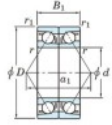

Deep groove ball bearing single row 7002-BDB-FY-JTEKT - 7002-BDB-FY-JTEKT

<https://www.123bearing.eu/bearing-housing/deep-groove-bearing/single-row/7002-bdb-fy-jtekt>

Boundary dimensions

Bearing No.	Boundary dimensions(mm)					Basic load ratings(kN)		Fatigue load factor	Limiting speeds(min-1)
	d	D	B	r1(mm)	r(mm)	Cr	C0r		
7002BDB FY	15	32	18	0.3	0.15	11.3	6.3	0.32	15000

PRODUCT FEATURES

Brand	JTEKT
N° Ean13	3616060645654
Inside diameter	15 mm
Outside diameter	32 mm
Thickness	18 mm
Limiting speed	15000 rpm
Dynamic load	11 kN
Static load	6 kN
Packaging	1

contact@123bearing.eu

+33 359 36 04 90

CRT4 de Lesquin 60 Rue Du Haut De Sainghin 59273 Fretin FRANCE