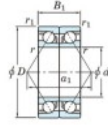

Deep groove ball bearing single row 7002-DB-FY-JTEKT - 7002-DB-FY-JTEKT

<https://www.123bearing.eu/bearing-housing/deep-groove-bearing/single-row/7002-db-fy-jtekt>

Boundary dimensions

Bearing No.	Boundary dimensions(mm)					Basic load ratings(kN)		Fatigue load limit(kN)	Factor	Limiting speeds(min-1)		
	d	D	B	r1(mm)	r2(mm)	C_r	C_{0r}				n₀	Grease/Lub
7002DB FY	15	32	18	0.3	0.15	12.4	6.85	0.35	-	20000		

PRODUCT FEATURES

Brand	JTEKT
N° Ean13	3616060645661
Inside diameter	15 mm
Outside diameter	32 mm
Thickness	18 mm
Limiting speed	20000 rpm
Dynamic load	12 kN
Static load	6 kN
Packaging	1

contact@123bearing.eu

+33 359 36 04 90

CRT4 de Lesquin 60 Rue Du Haut De Sainghin 59273 Fretin FRANCE