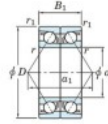

Deep groove ball bearing single row 7202-DB-FY-JTEKT - 7202-DB-FY-JTEKT

<https://www.123bearing.eu/bearing-housing/deep-groove-bearing/single-row/7202-db-fy-jtekt>

Boundary dimensions

Bearing No.	Boundary dimensions(mm)					Basic load ratings(kN)		Fatigue load limit(kN)	Factor	Limiting speeds(min-1)		
	d	D	B	r1(mm)	r2(mm)	Cr	Cor				sg	Grease lub
7202DB FY	15	35	22	0.6	0.3	16.4	8.55	0.6	-	19000		

PRODUCT FEATURES

Brand	JTEKT
N° Ean13	3616060645692
Inside diameter	15 mm
Outside diameter	35 mm
Thickness	22 mm
Limiting speed	19000 rpm
Dynamic load	16.4 kN
Static load	8.55 kN
Packaging	1

contact@123bearing.eu

+33 359 36 04 90

CRT4 de Lesquin 60 Rue Du Haut De Sainghin 59273 Fretin FRANCE