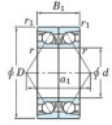

Deep groove ball bearing single row 7202-CDB-FY-JTEKT - 7202-CDB-FY-JTEKT

<https://www.123bearing.eu/bearing-housing/deep-groove-bearing/single-row/7202-cdb-fy-jtekt>

Boundary dimensions

Bearing No.	Boundary dimensions(mm)					Basic load ratings(kN)		Fatigue load factor		Limiting speeds(min-1)
	d	D	B	r1(max)	r2(max)	Cr	Cor	f0	f0	Grease lub
7202CDB FY	15	35	22	0.6	0.3	17.6	9.15	0.68	13.3	26000

PRODUCT FEATURES

Brand	JTEKT
N° Ean13	3616060645708
Inside diameter	15 mm
Outside diameter	35 mm
Thickness	22 mm
Limiting speed	26000 rpm
Dynamic load	17.6 kN
Static load	9.15 kN
Packaging	1

contact@123bearing.eu

+33 359 36 04 90

CRT4 de Lesquin 60 Rue Du Haut De Sainghin 59273 Fretin FRANCE