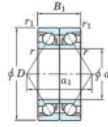

Deep groove ball bearing single row 7203-DB-FY-JTEKT - 7203-DB-FY-JTEKT

<https://www.123bearing.eu/bearing-housing/deep-groove-bearing/single-row/7203-db-fy-jtekt>

Boundary dimensions

Bearing No.	Boundary dimensions(mm)					Basic load ratings(kN)		Fatigue load factor		Limiting speeds(min-1)
	d	D	B	r1(min)	r1(max)	C0	C0R	lim(kN)	lim	
7203DB FY	17	40	24	0.6	0.3	20.6	11	0.77	-	17000

PRODUCT FEATURES

Brand	JTEKT
N° Ean13	3616060645777
Inside diameter	17 mm
Outside diameter	40 mm
Thickness	24 mm
Limiting speed	17000 rpm
Dynamic load	20.6 kN
Static load	11 kN
Packaging	1

contact@123bearing.eu

+33 359 36 04 90

CRT4 de Lesquin 60 Rue Du Haut De Sainghin 59273 Fretin FRANCE