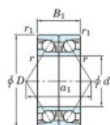

Deep groove ball bearing single row 7907-CDB-FY-JTEKT - 7907-CDB-FY-JTEKT

<https://www.123bearing.eu/bearing-housing/deep-groove-bearing/single-row/7907-cdb-fy-jtekt>

Boundary dimensions

Bearing No.	Boundary dimensions(mm)					Basic load ratings(kN)		Fatigue load factor		Limiting speeds(min-1)
	d	D	B	r1(max)	r1(min)	Cr	C0r	G0	G1	
7907CDB FY	35	55	20	0.6	0.3	25.5	19.4	1.1	15.7	Grease lub. 15000

PRODUCT FEATURES

Brand	JTEKT
N° Ean13	3616060645791
Inside diameter	35 mm
Inside diameter	1.378" inch
Outside diameter	55 mm
Outside diameter	2.165" inch
Thickness	20 mm
Thickness	0.787" inch
Limiting speed	15000 rpm
Dynamic load	25.5 kN
Static load	19.4 kN
Packaging	1

contact@123bearing.eu

+33 359 36 04 90

CRT4 de Lesquin 60 Rue Du Haut De Sainghin 59273 Fretin FRANCE