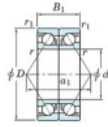

Deep groove ball bearing single row HAR-007-CDB-JTEKT - HAR-007-CDB-JTEKT

<https://www.123bearing.eu/bearing-housing/deep-groove-bearing/single-row/har-007-cdb-jtekt>

Boundary dimensions

Bearing No.	Boundary dimensions (mm)					Basic load ratings (kN)		Fatigue load limit (kN)	Factor	Limiting speeds (min-1)
	d	D	B	r1 (max)	r1 (min)	Cr	Cor			
HAR007CDB	35	62	28	1	0.6	—	11.1	—	8.1	18000 Grease lub.

PRODUCT FEATURES

Brand	JTEKT
N° Ean13	3616060645807
Inside diameter	35 mm
Outside diameter	62 mm
Thickness	28 mm
Limiting speed	18000 rpm
Static load	11.1 kN
Packaging	1

contact@123bearing.eu

+33 359 36 04 90

CRT4 de Lesquin 60 Rue Du Haut De Sainghin 59273 Fretin FRANCE