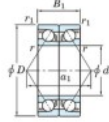

Deep groove ball bearing single row 7007-BDB-FY-JTEKT - 7007-BDB-FY-JTEKT

<https://www.123bearing.eu/bearing-housing/deep-groove-bearing/single-row/7007-bdb-fy-jtekt>

Boundary dimensions

Bearing No.	Boundary dimensions(mm)						Basic load ratings(kN)		Fatigue load limit(kN)	factor	Limiting speeds(min-1)
	d	D	B	r1(mm)	r2(mm)	r(mm)	C_r	C_{0r}			
7007BDB FY	35	62	28	1	0.6		32	22.8	1.3	-	7300

PRODUCT FEATURES

Brand	JTEKT
N° Ean13	3616060645814
Inside diameter	35 mm
Outside diameter	62 mm
Thickness	28 mm
Limiting speed	7300 rpm
Dynamic load	32 kN
Static load	22.8 kN
Packaging	1

contact@123bearing.eu

+33 359 36 04 90

CRT4 de Lesquin 60 Rue Du Haut De Sainghin 59273 Fretin FRANCE