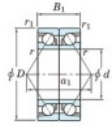

Deep groove ball bearing single row 7007-CDB-FY-JTEKT - 7007-CDB-FY-JTEKT

<https://www.123bearing.eu/bearing-housing/deep-groove-bearing/single-row/7007-cdb-fy-jtekt>

Boundary dimensions

Bearing No.	Boundary dimensions(mm)					Basic load ratings(kN)		Fatigue	factor	Limiting speeds(min-1)
	d	D	B	r (mm)	r1 (mm)	Cr	C0r	limf(kN)		
7007CDB FY	35	62	28	1	0.6	38.8	27.4	1.7	15	Grease lub. 13000

PRODUCT FEATURES

Brand	JTEKT
N° Ean13	3616060645838
Inside diameter	35 mm
Outside diameter	62 mm
Thickness	28 mm
Limiting speed	13000 rpm
Dynamic load	38.8 kN
Static load	27.4 kN
Packaging	1

contact@123bearing.eu

+33 359 36 04 90

CRT4 de Lesquin 60 Rue Du Haut De Sainghin 59273 Fretin FRANCE