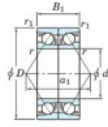

Deep groove ball bearing single row 7207-BDB-FY-JTEKT - 7207-BDB-FY-JTEKT

<https://www.123bearing.eu/bearing-housing/deep-groove-bearing/single-row/7207-bdb-fy-jtekt>

Boundary dimensions

Bearing No.	Boundary dimensions (mm)						Basic load ratings (kN)		Fatigue load factor	Limiting speeds (min-1)
	d	D	B	r (mm)	r1 (mm)	r2 (mm)	Cr	CO		
7207BDB FY	35	72	34	1.1	0.6	52.1	34.1	2.1	-	Grease lub. 6600

PRODUCT FEATURES

Brand	JTEKT
N° Ean13	3616060645845
Inside diameter	35 mm
Outside diameter	72 mm
Thickness	34 mm
Limiting speed	6600 rpm
Dynamic load	52.1 kN
Static load	34.1 kN
Packaging	1

contact@123bearing.eu

+33 359 36 04 90

CRT4 de Lesquin 60 Rue Du Haut De Sainghin 59273 Fretin FRANCE