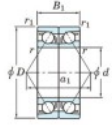

Deep groove ball bearing single row 7207-DB-FY-JTEKT - 7207-DB-FY-JTEKT

<https://www.123bearing.eu/bearing-housing/deep-groove-bearing/single-row/7207-db-fy-jtekt>

Boundary dimensions

Bearing No.	Boundary dimensions(mm)						Basic load ratings(kN)		Fatigue load factor	Limiting speeds(min-1)
	d	D	B	r1(mm)	r2(mm)	C_r	C_{0r}	G₀		
7207DB FY	35	72	34	1.1	0.6	57.1	37.3	2.45	-	8800

PRODUCT FEATURES

Brand	JTEKT
N° Ean13	3616060645852
Inside diameter	35 mm
Outside diameter	72 mm
Thickness	34 mm
Limiting speed	8800 rpm
Dynamic load	57.1 kN
Static load	37.3 kN
Packaging	1

contact@123bearing.eu

+33 359 36 04 90

CRT4 de Lesquin 60 Rue Du Haut De Sainghin 59273 Fretin FRANCE