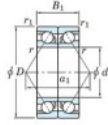

Deep groove ball bearing single row 7307-BDB-FY-JTEKT - 7307-BDB-FY-JTEKT

<https://www.123bearing.eu/bearing-housing/deep-groove-bearing/single-row/7307-bdb-fy-jtekt>

Boundary dimensions

Bearing No.	Boundary dimensions (mm)						Basic load ratings (kN)		Fatigue load limit (kN) C₁₀	factor	Limiting speeds (min⁻¹) Grease lub.
	d	D	B	r1 (mm)	r2 (mm)	C₀	C₀₀				
7307BDB FY	35	80	42	1.5	1	65.9	40.5	2.65	-	6200	

PRODUCT FEATURES

Brand	JTEKT
N° Ean13	3616060645876
Inside diameter	35 mm
Outside diameter	80 mm
Thickness	42 mm
Limiting speed	6200 rpm
Dynamic load	65.9 kN
Static load	40.5 kN
Packaging	1

contact@123bearing.eu

+33 359 36 04 90

CRT4 de Lesquin 60 Rue Du Haut De Sainghin 59273 Fretin FRANCE