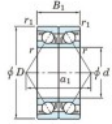

Deep groove ball bearing single row 7008-BDB-JTEKT - 7008-BDB-JTEKT

<https://www.123bearing.eu/bearing-housing/deep-groove-bearing/single-row/7008-bdb-jtekt>

Boundary dimensions

Bearing No.	Boundary dimensions (mm)					Basic load ratings (kN)		Fatigue load factor	Limiting speeds (min-1)
	d	D	B	r1 (mm)	r2 (mm)	Cr	C0r		
7008BDB FY	40	68	30	1	0.6	34.2	26.4	1.45	6600

PRODUCT FEATURES

Brand	JTEKT
N° Ean13	3616060645951
Inside diameter	40 mm
Outside diameter	68 mm
Thickness	30 mm
Limiting speed	6600 rpm
Dynamic load	34.2 kN
Static load	26.4 kN
Packaging	1

contact@123bearing.eu

+33 359 36 04 90

CRT4 de Lesquin 60 Rue Du Haut De Sainghin 59273 Fretin FRANCE