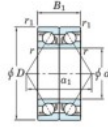

Deep groove ball bearing single row 7208-BDB-FY-JTEKT - 7208-BDB-FY-JTEKT

<https://www.123bearing.eu/bearing-housing/deep-groove-bearing/single-row/7208-bdb-fy-jtekt>

Boundary dimensions

Bearing No.	Boundary dimensions(mm)					Basic load ratings(kN)		Fatigue load factor	Limiting speeds(min-1)
	d	D	B	r1(min)	r1(max)	C0	C0C		
7208BDB FY	40	80	36	1.1	0.6	62.1	42.7	2.6	6000 Grease lub.

PRODUCT FEATURES

Brand	JTEKT
N° Ean13	3616060645982
Inside diameter	40 mm
Outside diameter	80 mm
Thickness	36 mm
Limiting speed	6000 rpm
Dynamic load	62.1 kN
Static load	42.7 kN
Packaging	1

contact@123bearing.eu

+33 359 36 04 90

CRT4 de Lesquin 60 Rue Du Haut De Sainghin 59273 Fretin FRANCE