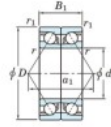

Deep groove ball bearing single row 7208-DB-FY-JTEKT - 7208-DB-FY-JTEKT

<https://www.123bearing.eu/bearing-housing/deep-groove-bearing/single-row/7208-db-fy-jtekt>

Boundary dimensions

Bearing No.	Boundary dimensions(mm)						Basic load ratings(kN)		Fatigue load factor		Limiting speeds(min-1)
	d	D	B	r1(mm)	r2(mm)	a1	C_r	C_{0r}	f₀	f₁	Grease lub.
7208DB FY	40	80	36	1.1	0.6		68.2	46.7	3	-	8000

PRODUCT FEATURES

Brand	JTEKT
N° Ean13	3616060645999
Inside diameter	40 mm
Outside diameter	80 mm
Thickness	36 mm
Limiting speed	8000 rpm
Dynamic load	68.2 kN
Static load	46.7 kN
Packaging	1

contact@123bearing.eu

+33 359 36 04 90

CRT4 de Lesquin 60 Rue Du Haut De Sainghin 59273 Fretin FRANCE