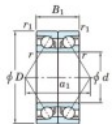

Deep groove ball bearing single row 7208-DB-FY-JTEKT - 7208-DB-FY-JTEKT

<https://www.123bearing.eu/bearing-housing/deep-groove-bearing/single-row/7208-db-fy-jtekt>

Boundary dimensions

Bearing No.	Boundary dimensions(mm)					Basic load ratings(kN)		Fatigue load factor		Limiting speeds(min-1)
	d	D	B	r1(mm)	r2(mm)	C_r	C_{0r}	f₀	f₁	
7208DB FY	40	80	36	1.1	0.6	68.2	46.7	3	-	8000

PRODUCT FEATURES

Brand	JTEKT
N° Ean13	3616060645999
Inside diameter	40 mm
Outside diameter	80 mm
Thickness	36 mm
Limiting speed	8000 rpm
Dynamic load	68.2 kN
Static load	46.7 kN
Packaging	1

contact@123bearing.eu

+33 359 36 04 90

CRT4 de Lesquin 60 Rue Du Haut De Sainghin 59273 Fretin FRANCE