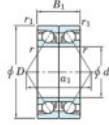

Deep groove ball bearing single row 7308-BDB-FY-JTEKT - 7308-BDB-FY-JTEKT

<https://www.123bearing.eu/bearing-housing/deep-groove-bearing/single-row/7308-bdb-fy-jtekt>

Boundary dimensions

Bearing No.	Boundary dimensions(mm)					Basic load ratings(kN)		Fatigue load factor	Limiting speeds(min-1)
	d	D	B	r1(r/min)	r2(r/min)	Cr	CG		
7308BDB FY	40	90	46	1.5	1	80.6	50.5	3.3	5500 Grease lub.

PRODUCT FEATURES

Brand	JTEKT
N° Ean13	3616060646026
Inside diameter	40 mm
Outside diameter	90 mm
Thickness	46 mm
Limiting speed	5500 rpm
Dynamic load	80.6 kN
Static load	50.5 kN
Packaging	1

contact@123bearing.eu

+33 359 36 04 90

CRT4 de Lesquin 60 Rue Du Haut De Sainghin 59273 Fretin FRANCE