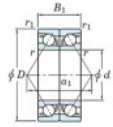

Deep groove ball bearing single row 7308-CDB-FY-JTEKT - 7308-CDB-FY-JTEKT

<https://www.123bearing.eu/bearing-housing/deep-groove-bearing/single-row/7308-cdb-fy-jtekt>

Boundary dimensions

Bearing No.	Boundary dimensions(mm)					Basic load ratings(kN)		Fatigue load factor		Limiting speeds(min-1)
	d	D	B	r1(max)	r1(min)	C_r	C_{0r}	f₀	f₁	Grease lub.
7308CDB FY	40	90	46	1.5	1	94.1	58.8	4.4	13.4	10000

PRODUCT FEATURES

Brand	JTEKT
N° Ean13	3616060646040
Inside diameter	40 mm
Outside diameter	90 mm
Thickness	46 mm
Limiting speed	10000 rpm
Dynamic load	94.1 kN
Static load	58.8 kN
Packaging	1

contact@123bearing.eu

+33 359 36 04 90

CRT4 de Lesquin 60 Rue Du Haut De Sainghin 59273 Fretin FRANCE