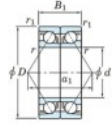

Deep groove ball bearing single row 7209-DB-FY-JTEKT - 7209-DB-FY-JTEKT

<https://www.123bearing.eu/bearing-housing/deep-groove-bearing/single-row/7209-db-fy-jtekt>

Boundary dimensions

Bearing No.	Boundary dimensions(mm)					Basic load ratings(kN)		Fatigue	factor	Limiting	
	d	D	B	r1(mm)	r2(mm)	Cr	C0r	lim(kN)		IO	speeds(min-1)
7209DB FY	45	85	38	1.1	0.6	76.6	53.2	3.4	-	7500	

PRODUCT FEATURES

Brand	JTEKT
N° Ean13	3616060646149
Inside diameter	45 mm
Outside diameter	85 mm
Thickness	38 mm
Limiting speed	7500 rpm
Dynamic load	76.6 kN
Static load	53.2 kN
Packaging	1

contact@123bearing.eu

+33 359 36 04 90

CRT4 de Lesquin 60 Rue Du Haut De Sainghin 59273 Fretin FRANCE