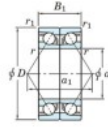

Deep groove ball bearing single row 7309-BDB-FY-JTEKT - 7309-BDB-FY-JTEKT

<https://www.123bearing.eu/bearing-housing/deep-groove-bearing/single-row/7309-bdb-fy-jtekt>

Boundary dimensions

Bearing No.	Boundary dimensions(mm)					Basic load ratings(kN)		Fatigue load limit(kN)	factor	Limiting speeds(min-1)
	d	D	B	r1(mm)	r2(mm)	Cr	Cor	C0		
7309BDB FY	45	100	50	1.5	1	103	68.2	4.4	-	4900

PRODUCT FEATURES

Brand	JTEKT
N° Ean13	3616060646163
Inside diameter	45 mm
Outside diameter	100 mm
Thickness	50 mm
Limiting speed	4900 rpm
Dynamic load	103 kN
Static load	68.2 kN
Packaging	1

contact@123bearing.eu

+33 359 36 04 90

CRT4 de Lesquin 60 Rue Du Haut De Sainghin 59273 Fretin FRANCE