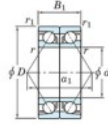

Deep groove ball bearing single row 7409-BDB-FY-JTEKT - 7409-BDB-FY-JTEKT

<https://www.123bearing.eu/bearing-housing/deep-groove-bearing/single-row/7409-bdb-fy-jtekt>

Boundary dimensions

Bearing No.	Boundary dimensions(mm)						Basic load ratings(kN)		Fatigue load factor		Limiting speeds(min-1)	
	d	D	B	r1(mm)	r2(mm)	r(mm)	Cy	C0y	C0x	RO		Grease Lub.
7409BDB FY	45	120	58	2	1	160	100	7.2	-	-	3600	

PRODUCT FEATURES

Brand	JTEKT
N° Ean13	3616060646194
Inside diameter	45 mm
Outside diameter	120 mm
Thickness	58 mm
Limiting speed	3600 rpm
Dynamic load	160 kN
Static load	100 kN
Packaging	1

contact@123bearing.eu

+33 359 36 04 90

CRT4 de Lesquin 60 Rue Du Haut De Sainghin 59273 Fretin FRANCE