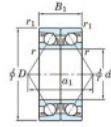

Deep groove ball bearing single row 7010-BDB-FY-JTEKT - 7010-BDB-FY-JTEKT

<https://www.123bearing.eu/bearing-housing/deep-groove-bearing/single-row/7010-bdb-fy-jtekt>

Boundary dimensions

Bearing No.	Boundary dimensions(mm)						Basic load ratings(kN)		Fatigue load factor	Limiting speeds(min-1)
	d	D	B	r1(mm)	r(mm)	Cr	Cor	f0	Grease Lub	
7010BDB FY	50	80	32	1	0.6	43.1	36.2	1.9	5500	

PRODUCT FEATURES

Brand	JTEKT
N° Ean13	3616060646248
Inside diameter	50 mm
Outside diameter	80 mm
Thickness	32 mm
Limiting speed	5500 rpm
Dynamic load	43.1 kN
Static load	36.2 kN
Packaging	1

contact@123bearing.eu

+33 359 36 04 90

CRT4 de Lesquin 60 Rue Du Haut De Sainghin 59273 Fretin FRANCE