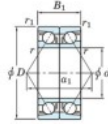

Deep groove ball bearing single row 7010-DB-FY-JTEKT - 7010-DB-FY-JTEKT

<https://www.123bearing.eu/bearing-housing/deep-groove-bearing/single-row/7010-db-fy-jtekt>

Boundary dimensions

Bearing No.	Boundary dimensions(mm)						Basic load ratings(kN)		Fatigue load factor	Limiting speeds(min-1)
	d	D	B	r1(min)	r1(max)	Cr	C0r	lim(kN)		
7010DB FY	50	80	32	1	0.6	48	40.2	2.2	10 Grease lub.	7300

PRODUCT FEATURES

Brand	JTEKT
N° Ean13	3616060646255
Inside diameter	50 mm
Outside diameter	80 mm
Thickness	32 mm
Limiting speed	7300 rpm
Dynamic load	48 kN
Static load	40.2 kN
Packaging	1

contact@123bearing.eu

+33 359 36 04 90

CRT4 de Lesquin 60 Rue Du Haut De Sainghin 59273 Fretin FRANCE