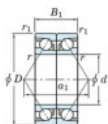

Deep groove ball bearing single row 7210-DB-FY-JTEKT - 7210-DB-FY-JTEKT

<https://www.123bearing.eu/bearing-housing/deep-groove-bearing/single-row/7210-db-fy-jtekt>

Boundary dimensions

Bearing No.	Boundary dimensions(mm)					Basic load ratings(kN)		Fatigue load limit(kN)	Factor	Limiting speeds(min-1)
	d	D	B	r1(max)	r1(min)	C	C0			
7210DB FY	50	90	40	1.1	0.6	80	58.7	3.6	-	6800

PRODUCT FEATURES

Brand	JTEKT
N° Ean13	3616060646293
Inside diameter	50 mm
Outside diameter	90 mm
Thickness	40 mm
Limiting speed	6800 rpm
Dynamic load	80 kN
Static load	58.7 kN
Packaging	1

contact@123bearing.eu

+33 359 36 04 90

CRT4 de Lesquin 60 Rue Du Haut De Sainghin 59273 Fretin FRANCE