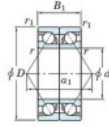

Deep groove ball bearing single row 7210-CDB-FY-JTEKT - 7210-CDB-FY-JTEKT

<https://www.123bearing.eu/bearing-housing/deep-groove-bearing/single-row/7210-cdb-fy-jtekt>

Boundary dimensions

Bearing No.	Boundary dimensions(mm)						Basic load ratings(kN)		Fatigue load factor		Limiting speeds(min-1)
	d	D	B	r1(max)	r2(max)	C_r	C_{0r}	S₀	S₁	Grease Lub.	
7210CDB FY	50	90	40	1.1	0.6	86.9	63.6	4.1	14.6	9400	

PRODUCT FEATURES

Brand	JTEKT
N° Ean13	3616060646309
Inside diameter	50 mm
Outside diameter	90 mm
Thickness	40 mm
Limiting speed	9400 rpm
Dynamic load	86.9 kN
Static load	63.6 kN
Packaging	1

contact@123bearing.eu

+33 359 36 04 90

CRT4 de Lesquin 60 Rue Du Haut De Sainghin 59273 Fretin FRANCE