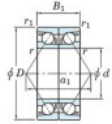

Deep groove ball bearing single row 7310-CDB-FY-JTEKT - 7310-CDB-FY-JTEKT

<https://www.123bearing.eu/bearing-housing/deep-groove-bearing/single-row/7310-cdb-fy-jtekt>

Boundary dimensions

Bearing No.	Boundary dimensions(mm)					Basic load ratings(kN)		Fatigue load factor		Limiting speeds(min-1)
	d	D	B	r1(mm)	r2(mm)	C0	C0c	f0	f0c	Grease lub.
7310CDB FY	50	110	54	2	1	153	103	7.7	13.4	8000

PRODUCT FEATURES

Brand	JTEKT
N° Ean13	3616060646330
Inside diameter	50 mm
Outside diameter	110 mm
Thickness	54 mm
Limiting speed	8000 rpm
Dynamic load	153 kN
Static load	103 kN
Packaging	1

contact@123bearing.eu

+33 359 36 04 90

CRT4 de Lesquin 60 Rue Du Haut De Sainghin 59273 Fretin FRANCE