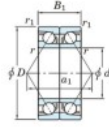

Deep groove ball bearing single row 7410-BDB-FY-JTEKT - 7410-BDB-FY-JTEKT

<https://www.123bearing.eu/bearing-housing/deep-groove-bearing/single-row/7410-bdb-fy-jtekt>

Boundary dimensions

Bearing No.	Boundary dimensions(mm)					Basic load ratings(kN)		Fatigue load limit(kN)	factor	Limiting speeds(min-1)
	d	D	B	r1(mm)	r2(mm)	Cr	Cor	Ca		
7410BDB FY	50	130	62	2.1	1.1	183	121	8.45	-	3300

PRODUCT FEATURES

Brand	JTEKT
N° Ean13	3616060646347
Inside diameter	50 mm
Outside diameter	130 mm
Thickness	62 mm
Limiting speed	3300 rpm
Dynamic load	183 kN
Static load	121 kN
Packaging	1

contact@123bearing.eu

+33 359 36 04 90

CRT4 de Lesquin 60 Rue Du Haut De Sainghin 59273 Fretin FRANCE