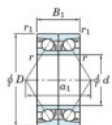

Deep groove ball bearing single row 7410-DB-FY-JTEKT - 7410-DB-FY-JTEKT

<https://www.123bearing.eu/bearing-housing/deep-groove-bearing/single-row/7410-db-fy-jtekt>

Boundary dimensions

Bearing No.	Boundary dimensions(mm)					Basic load ratings(kN)		Fatigue	factor	Limiting speeds(min-1)
	d	D	B	r1(mm)	r2(mm)	Cr	C0r	lim(kN)		
7410DB FY	50	130	62	2.1	1.1	198	131	9.85	-	3800

PRODUCT FEATURES

Brand	JTEKT
N° Ean13	3616060646354
Inside diameter	50 mm
Inside diameter	1.969" inch
Outside diameter	130 mm
Outside diameter	5.118" inch
Thickness	62 mm
Thickness	2.441" inch
Limiting speed	3800 rpm
Dynamic load	198 kN
Static load	131 kN
Packaging	1

contact@123bearing.eu

+33 359 36 04 90

CRT4 de Lesquin 60 Rue Du Haut De Sainghin 59273 Fretin FRANCE