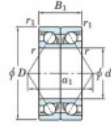

Deep groove ball bearing single row 7211-BDB-FY-JTEKT - 7211-BDB-FY-JTEKT

<https://www.123bearing.eu/bearing-housing/deep-groove-bearing/single-row/7211-bdb-fy-jtekt>

Boundary dimensions

Bearing No.	Boundary dimensions(mm)					Basic load ratings(kN)		Fatigue load factor	Limiting speeds(min-1)	
	d	D	B	r1(mm)	r2(mm)	C_r	C_{0r}			Grease lub.
7211BDB FY	55	100	42	1.5	1	89.6	67.6	3.95	4600	

PRODUCT FEATURES

Brand	JTEKT
N° Ean13	3616060646439
Inside diameter	55 mm
Outside diameter	100 mm
Thickness	42 mm
Limiting speed	4600 rpm
Dynamic load	89.6 kN
Static load	67.6 kN
Packaging	1

contact@123bearing.eu

+33 359 36 04 90

CRT4 de Lesquin 60 Rue Du Haut De Sainghin 59273 Fretin FRANCE